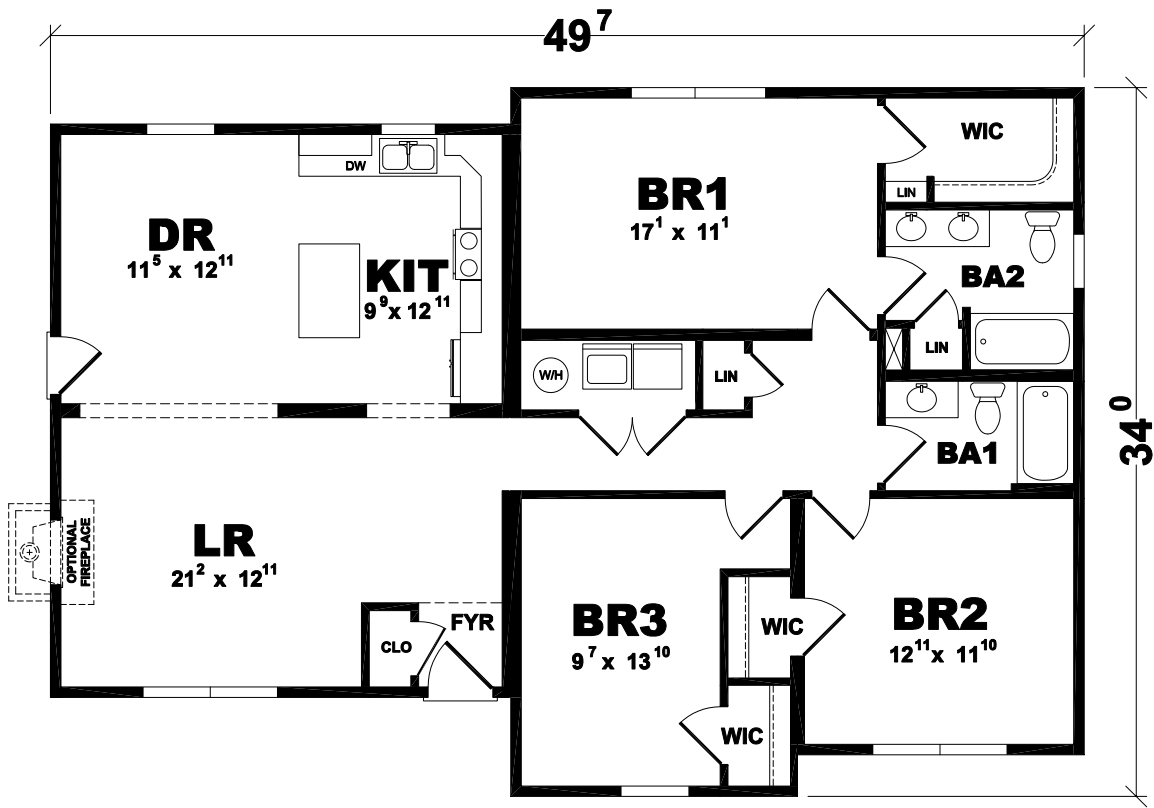

PLAN: SHILOH

SERIES: AMERICAN LIFESTYLE

SMART OPTIONS FOR SMARTER LIVING

With options including front porch and decorative dormer accents, the possibilities of the Shiloh home go on and on. Use your imagination and utilize this three-bedroom, two-bath home to suit your lifestyle. Thoughtful design touches including an ample kitchen island bordering the dining room and well-placed windows for sunlight and views make the Shiloh a smart home option for anyone.

1st Floor = 1,515

Total = 1,515 S.F.

First Floor Layout

Basement Stair Option