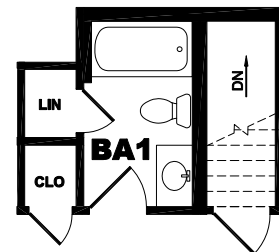

## OPEN SPACES AND COZY FEEL, BUILT RIGHT IN

From the inviting front porch that leads into the foyer to the ample master bedroom/bathroom suite, everything about the Murray says, “Welcome home.” An open layout offers unobstructed lines of sight from kitchen to dining room to living room, resulting in a wonderfully spacious feel ... while the well-placed three bedrooms and two baths – plus optional fireplace – give the Murray the coziness that makes a house a home.

1st Floor = 1,719

Total = 1,719 S.F.

First Floor Layout

Basement Stair Option