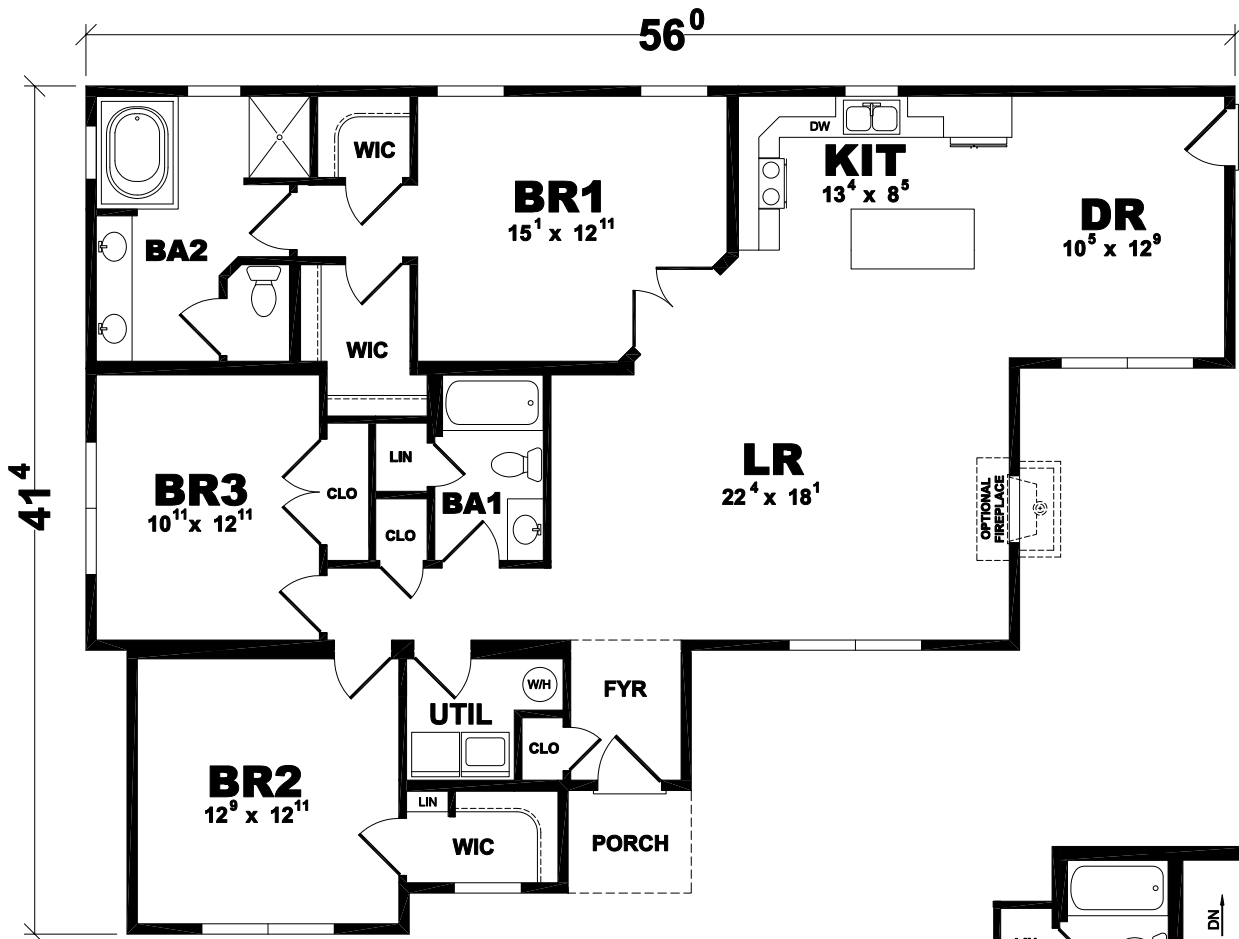

# PLAN: MURRAY

SERIES: AMERICAN LIFESTYLE

## OPEN SPACES AND COZY FEEL, BUILT RIGHT IN

From the inviting front porch that leads into the foyer to the ample master bedroom/bathroom suite, everything about the Murray says, “Welcome home.” An open layout offers unobstructed lines of sight from kitchen to dining room to living room, resulting in a wonderfully spacious feel ... while the well-placed three bedrooms and two baths – plus optional fireplace – give the Murray the coziness that makes a house a home.

1st Floor = 1,719

Total = 1,719 S.F.

First Floor Layout

Basement Stair Option