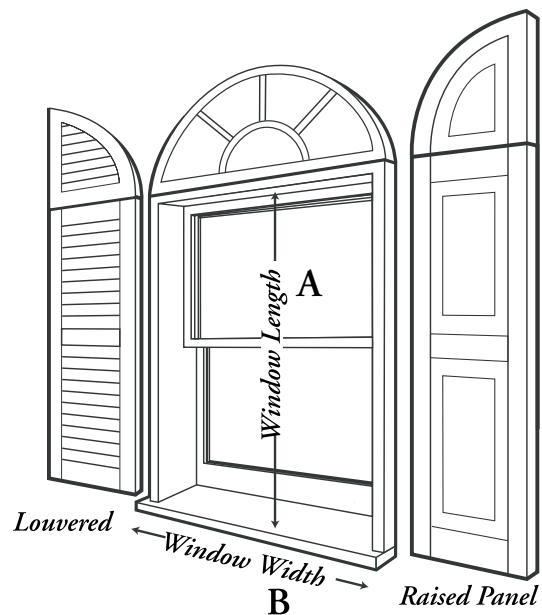

by PLY GEM

As shown: Louvered Shutters in Black

Standard

excel
HOMES

by PLY GEM

Richwood Shutter Collection

CHOOSING THE RIGHT RICHWOOD SHUTTER FOR YOUR HOME IS AS EASY AS 1,2,3:

1. Select the color that complements your home's exterior.
2. Choose the style that best suits your personality. Add arch top or transom top extensions for added height and elegance.
3. Determine the size that fits your windows by measuring the Length (A) and Width (B). Consult the Richwood Specification Guide for complete size availability.

Raised panel or louvered arch tops can be added to circle top windows over 15" standard shutters. The raised panel transom top can be used over 15" standard shutters to accent a transom window.

by PLY GEM