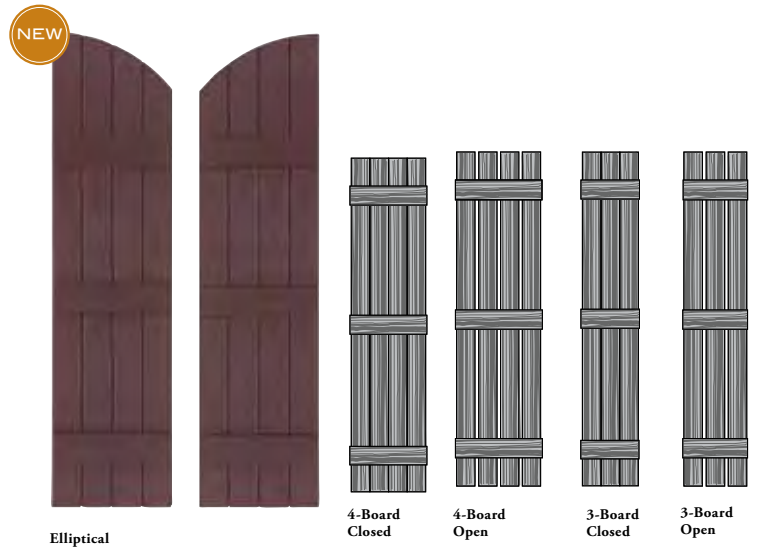

Upgrade

excel
HOMES

by PLY GEM

Board & Batten Styles and Color*

BOARD & BATTEN SHUTTERS

Open or closed, Board & Batten style shutters add a rustic look to any home and are perfect for a variety of design styles, from Country to Craftsman.

NEW ELLIPTICAL BOARD & BATTEN SHUTTERS

- One size - 57" height
- Available in 17 Richwood Shutter Colors.
- 14" nominal width

As shown: Board & Batten Shutters in Black

*Due to printing limitations, color representations may not be exact.