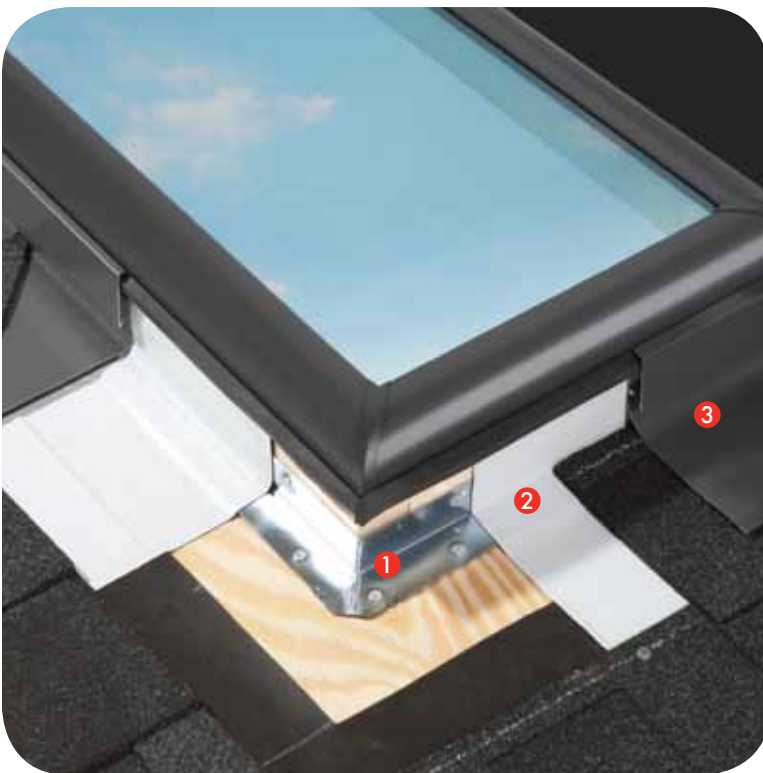

Features include:

- Three layers of water protection
- Advanced LoE3 glass for better energy efficiency
- Improved solar heat gain performance
- Money saving pre-finished white frames
- Pre-mounted brackets for quick installation of sunscreen blinds
- Lower roof profile with an updated curved architectural design
- Neutral gray color, preferred by consumers and builders

Features & Benefits

3 layers of water protection

1. The pre-attached deck seal on all deck mounted skylights provides a seal between the frame and roof deck for leak-proof installation.
2. Adhesive underlayment for secondary water protection against the harshest weather conditions.
3. Engineered flashing for easy installation and primary water protection.

description: Advanced LoE3 coating provides more daylight and better heat control for year-round comfort and energy savings.

description: Pre-mounted **Pick&Click!**™ system brackets make the installation of sunscreen blinds a snap.