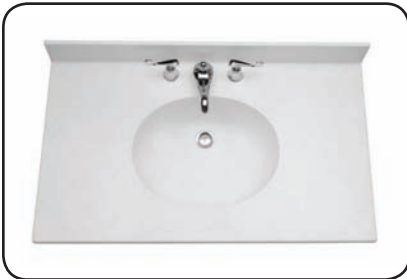

LAVATORY SINKS

excel
HOMES

Upgrade

description: PEDESTAL SINK
color/finish: VITREOUS CHINA
BONE, WHITE, SILVER
size: 22"L x 17"W x 8"D

description: SOLID SURFACE
VANITY TOP
series/style: CORIAN 100 VANITY TOP
color/finish: BISQUE, BONE, CAMEO WHITE,
GLACIER WHITE,
size: VANITY TOP: 22"W
VANITY TOP DOUBLE BOWL: 61"L, 73"L
BOWL: 5 3/4"D

description: SOLID SURFACE
VANITY TOP
series/style: CORIAN 100 VANITY TOP
color/finish: BISQUE, BONE, CAMEO WHITE,
GLACIER WHITE,
size: VANITY TOP: 22"W
VANITY TOP SINGLE BOWL: 25"L, 31"L,
37"L, 43"L, 49"L, 61"L, 73"L
BOWL: 5 3/4"D