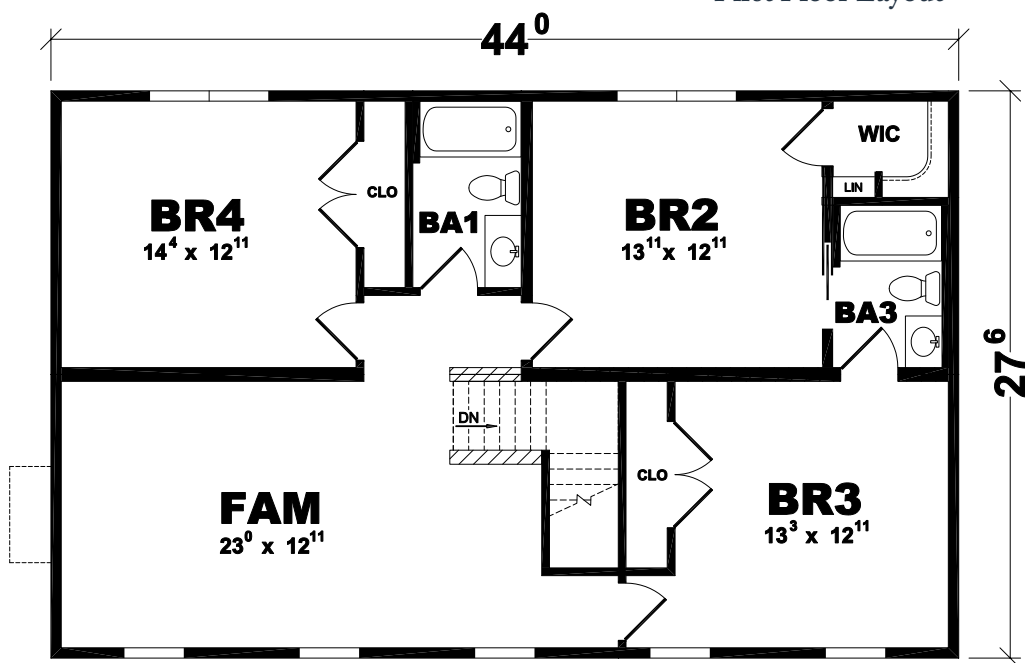

PLAN: BELLMEADE

SERIES: AMERICAN LIFESTYLE

UNCOMPROMISING DESIGN, OPTIONS AND COMFORT

Maximize your living space, your views and your options with the uncompromising design of the Bellmeade. You'll appreciate coming home to four bedrooms, spacious living and dining rooms, plus a family room as big as all outdoors. Speaking of which, you'll be able to enjoy the outside view from the generous expanse of the optional front porch or through the multitude of windows that open your home to natural beauty and light. Take advantage of the endless options and uncompromising appointments of the Bellmeade – and bring your family home to a new level of comfort.

1st Floor = 1,210

2nd Floor = 1,210

Total = 2,420 S.F.

First Floor Layout

Second Floor Layout