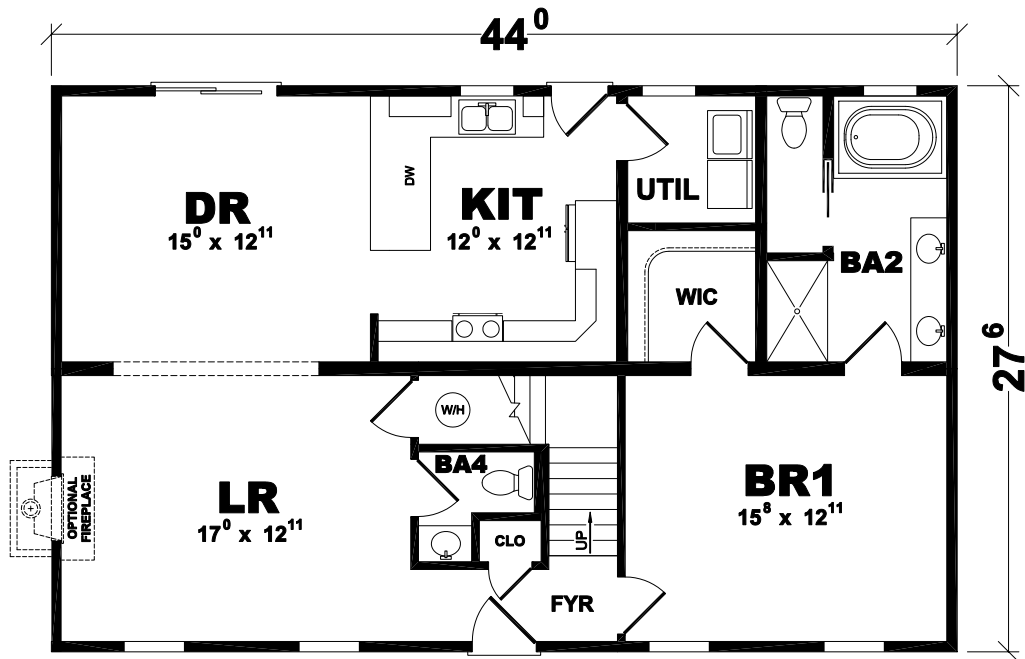

PLAN: BELLMEADE

SERIES: AMERICAN LIFESTYLE

UNCOMPROMISING DESIGN, OPTIONS AND COMFORT

Maximize your living space, your views and your options with the uncompromising design of the Bellmeade. You'll appreciate coming home to four bedrooms, spacious living and dining rooms, plus a family room as big as all outdoors. Speaking of which, you'll be able to enjoy the outside view from the generous expanse of the optional front porch or through the multitude of windows that open your home to natural beauty and light. Take advantage of the endless options and uncompromising appointments of the Bellmeade – and bring your family home to a new level of comfort.

1st Floor = 1,210

2nd Floor = 1,210

Total = 2,420 S.F.

First Floor Layout

Second Floor Layout